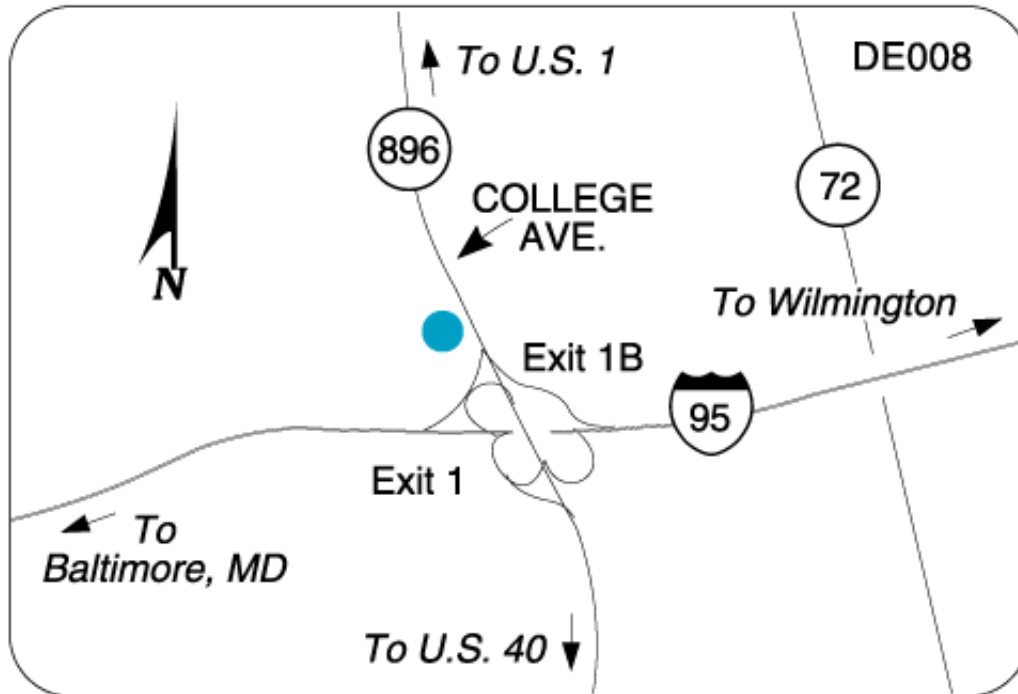

### Local Map:

### Directions to Our Hotel:

I-95S ex. 1-B, ramp comes onto SR 896, htl. on left, make a u-turn at light./I-95N ex. 1, turn left on SR896, htl. on left, make a u-turn.