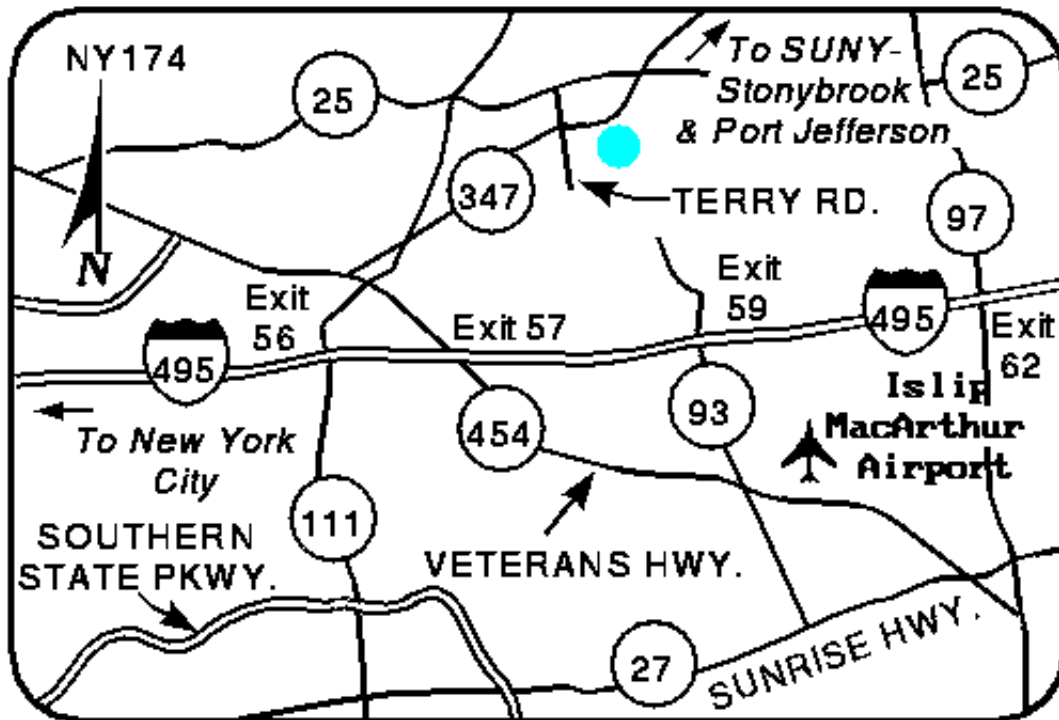

Econo Lodge

755 SR 347
Smithtown, NY, US, 11787
Phone: (631) 724-9000
Fax: (631) 724-9017

Local Map:

Directions to Our Hotel:

Long Isl. Expwy. (I-495) to ex. 56 (SR 111). SR111 N. to SR 347. SR 347 E. 4 Mi., htl. on right or 1 Mi. W. of Smithhaven Mall to htl.